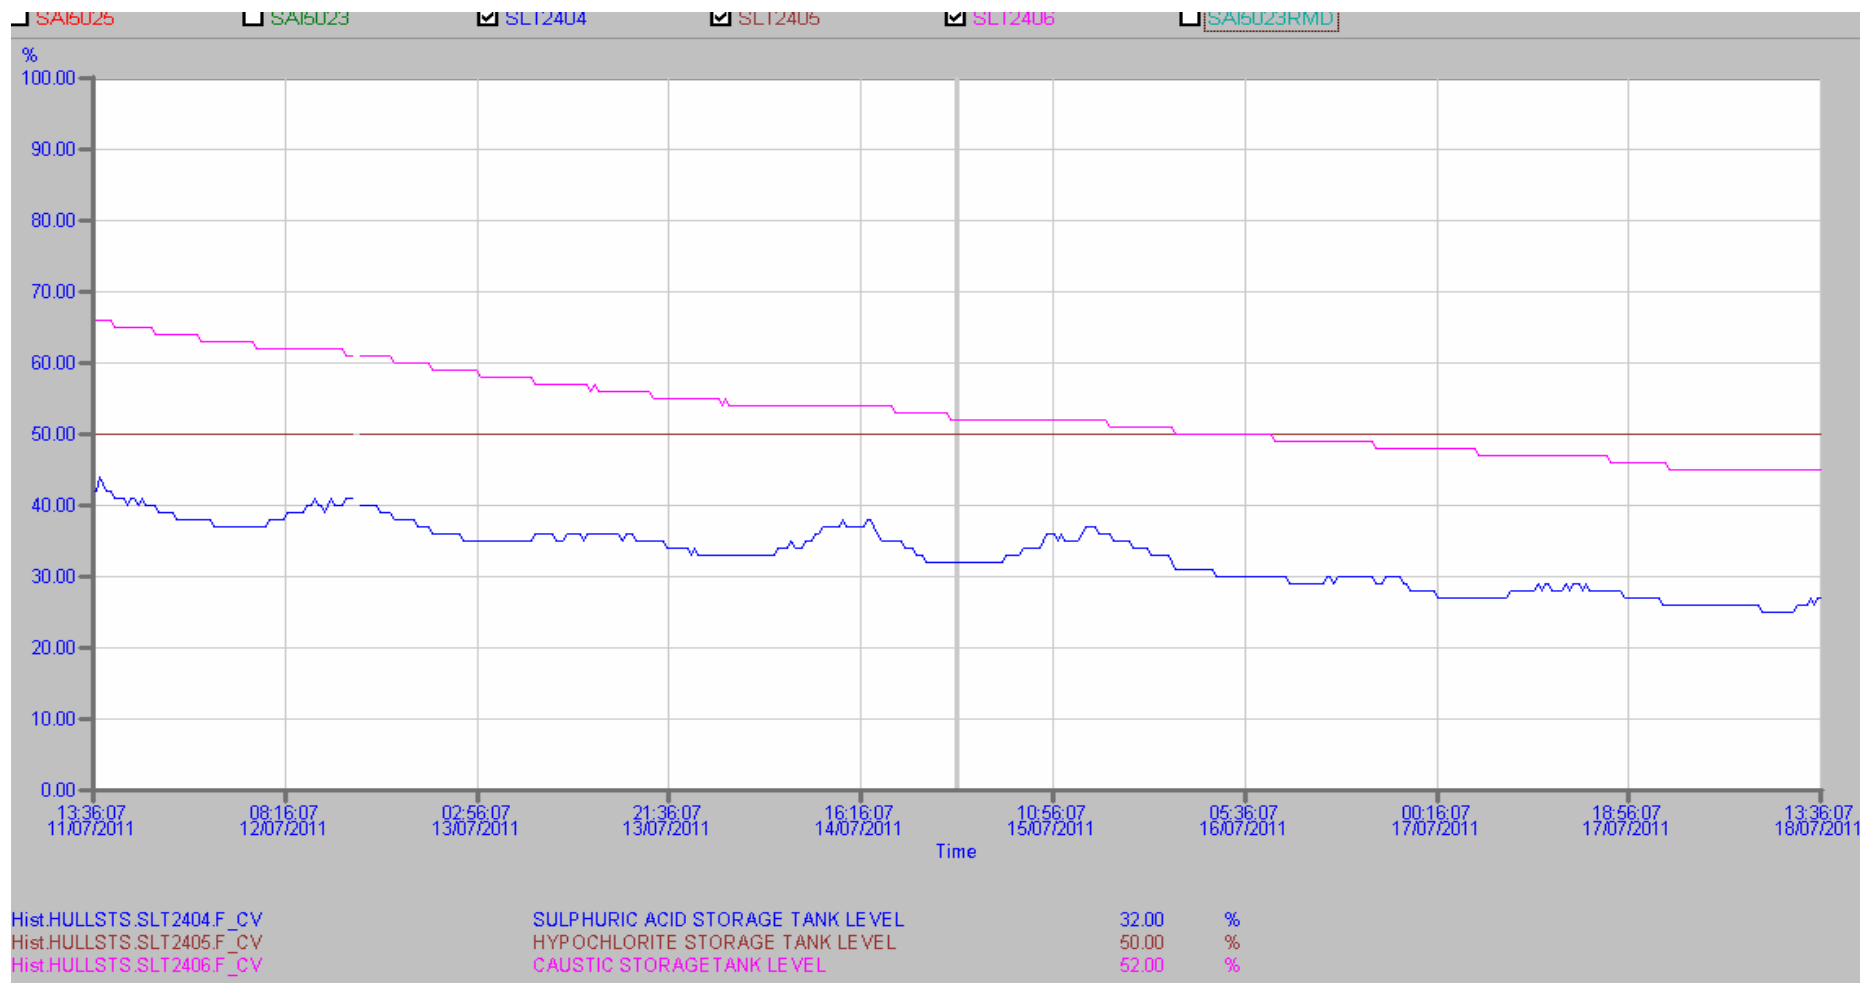

Odour Control Unit – when we used chemicals

These graphs shows the amount of chemical in the storage tanks for the Odour Control Unit which is the amount we dosed to reduce the odours in the air.

The chemical deliveries show on the graph as the straight lines.