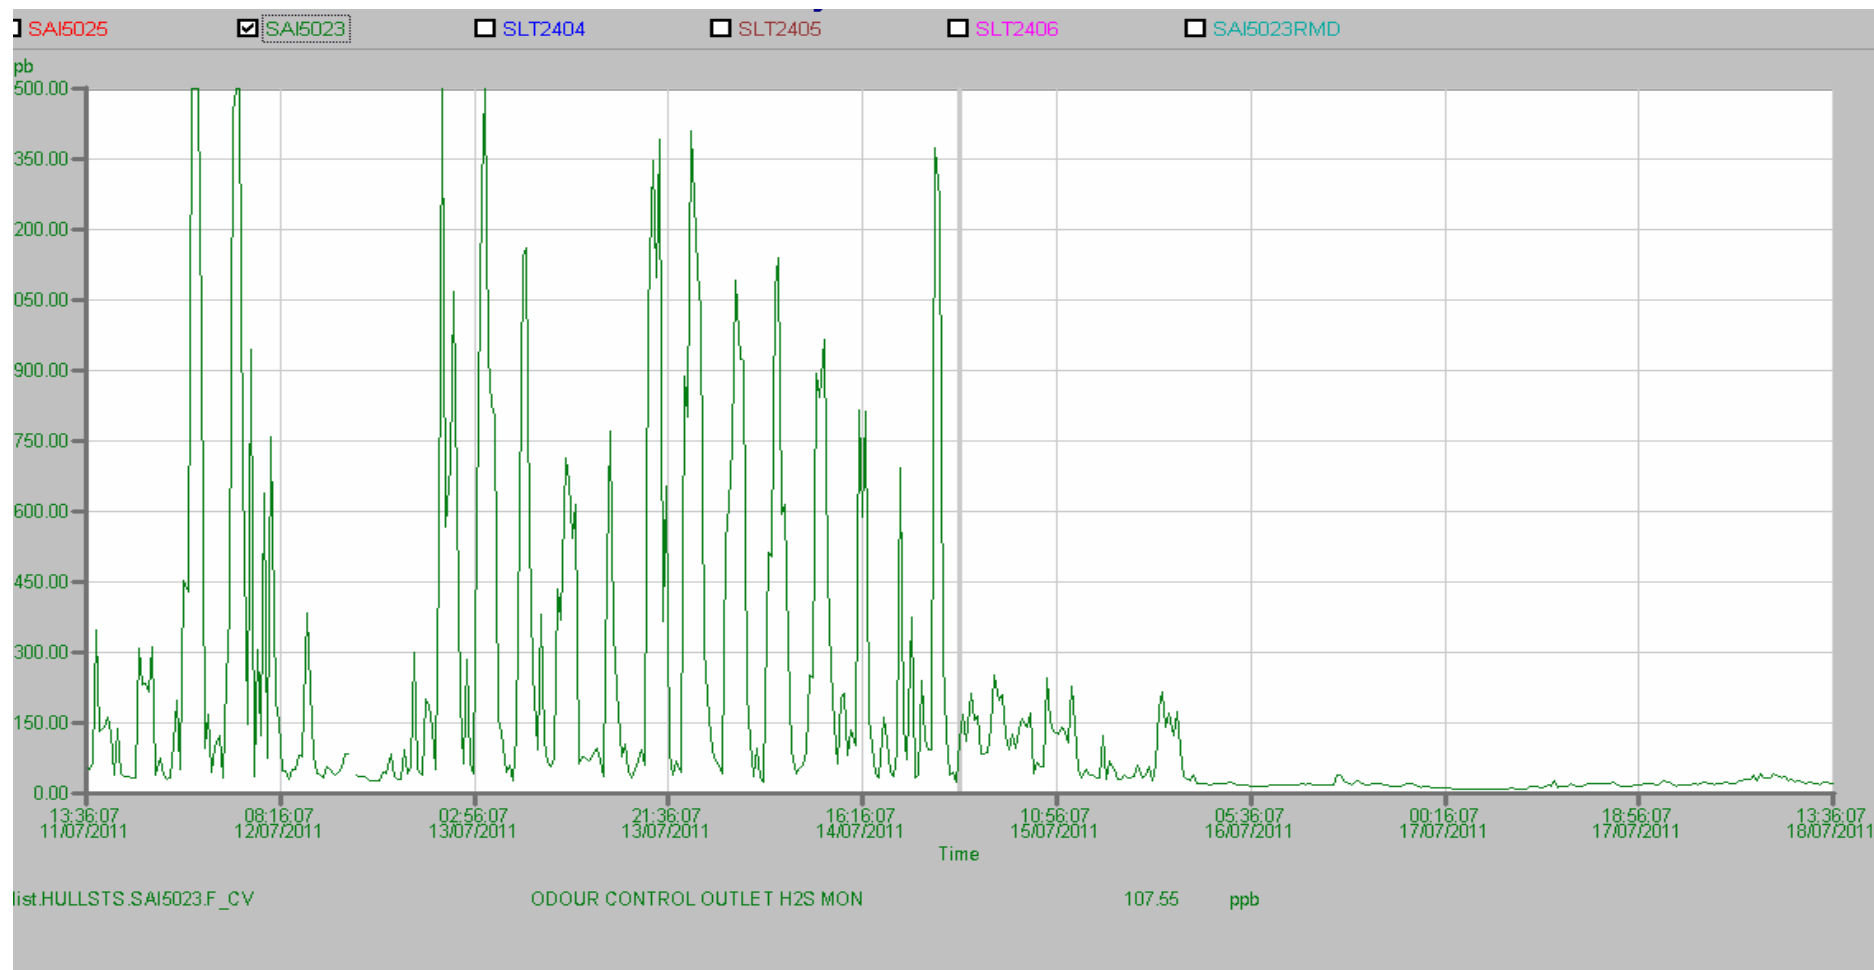

Odour Control Unit air outlet pipe – what comes out

This graph shows, in **parts per billion**, the amount of odour we released from the Odour Control Unit

We are continuing to investigate the results to limit odours being released from the OCU.